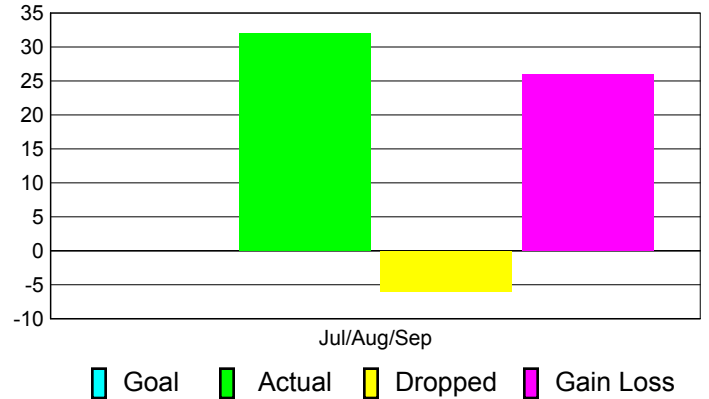

### YTD Status Quo Clubs 2011-2012

Status Quo Clubs Compared to Status Quo Members

## MEMBERSHIP

**Membership Results**  
2011-2012

**Membership**  
2010-2011

Month	Net Memb Goal	Actual New Memb	Actual Dropped Memb	Gain/Loss of Memb	Gain/Loss of Memb
Jul/Aug/Sep		32	-6	26	7
<b>Totals</b>		<b>32</b>	<b>-6</b>	<b>26</b>	<b>7</b>

### Membership Results 2011-2012

Goal, New, Dropped, Gain/Loss

### Comparison of Membership Gain/Loss

Current Year Compared to the Previous Year